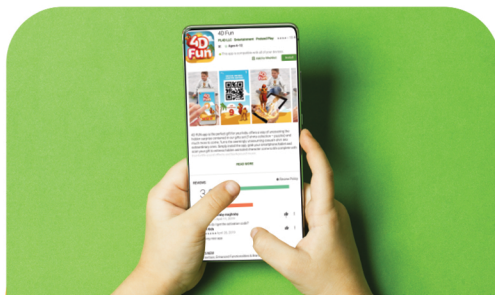

PUZZLE CHARACTERS

HOW TO USE

DOWNLOAD APP

Download the free application from google play or iOS app store

SOLVE

Collect the puzzle!

SCAN

Scan QR CODE

PLAY

Watch the animals come to live, and playing